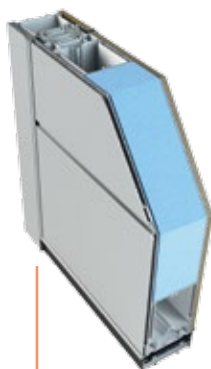

Single Door.
Aluminium facing.
Combination of RAL colors

Single Door.
Aluminium facing.
Combination of RAL colors

>>> ALUMINIUM *facing*

Single Door
with two sides.
Aluminium facing.
Combination of RAL
and Wood colors

Single Door.
Aluminium facing.
Combination of RAL colors

Single Door.
Aluminium facing.
Combination of RAL colors

>>> GLASS facing

Single Door.
White Glass facing.
Recessed handle
with LED light

Single Door with one side.
Black Glass facing.
Recessed handle
with LED light

Single Door.
Black Glass facing.
Recessed handle
with LED light

>>> ACCESSORIES

Standard Configuration

Internal Handle
"N1"

External
recessed handle
"Crypto"

Cylinder Ring
externally

Security cylinder
with 5+1 keys
and card

Options

Concealed Door closer

LED
light

GU automatic lock

Available Facings

External: Timber
Internal: Aluminium

External: Aluminium
Internal: Timber

External: Glass
Internal: Aluminium