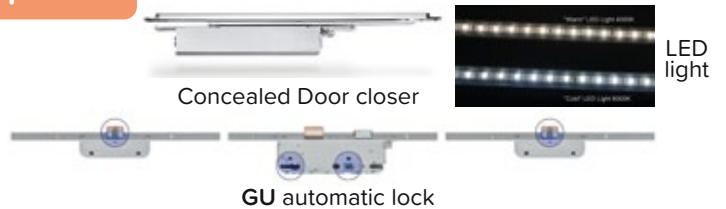

Single Door.
Aluminium facing.
Combination of RAL colors

Single Door.
Aluminium facing.
Combination of RAL colors

>>> GLASS facing

Single Door.
White Glass facing.
Recessed handle
with LED light

Single Door with one side.
Black Glass facing.
Recessed handle
with LED light

Single Door.
Black Glass facing.
Recessed handle
with LED light

>>> ACCESSORIES

Standard Configuration

Internal Handle
"N1"

External
recessed handle
"Crypto"

Cylinder Ring
externally

Security cylinder
with 5+1 keys
and card

11 points
security lock
with bolts

Door Types

Single Door

Min. Dimensions: 1300 X 2000 mm
Max. Dimensions: 1700 X 2800 mm

Single Door with Two sides

Single Door with One side

Single Door with Two sides and top

Options

Concealed Door closer

LED
light

GU automatic lock

Available Facings

External: Timber
Internal: Aluminium

External: Aluminium
Internal: Timber

External: Glass
Internal: Aluminium