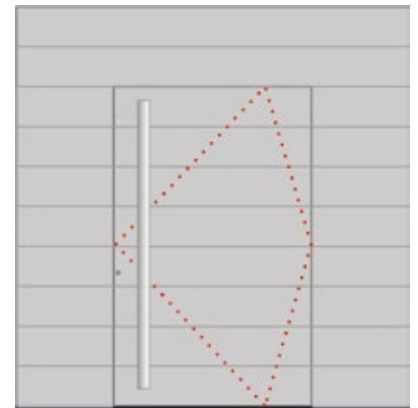

11 points
security lock
with bolts

Door Types

Single Door

Min. Dimensions: 1300 X 2000 mm
Max. Dimensions: 1700 X 2800 mm

Single Door with Two sides

Single Door with One side

Single Door with Two sides and top